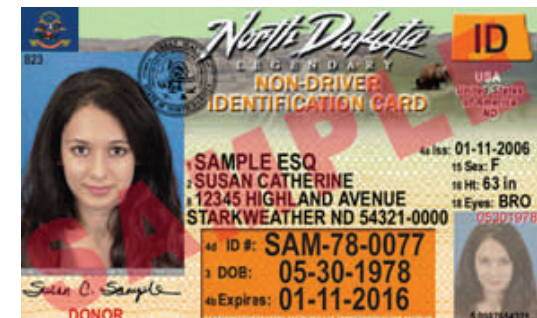

New North Dakota Drivers License and Non-Drivers ID Cards

Vertical design on cards issued to persons under 21

A red bar with the date that the person will turn 21

A yellow bar for person under 18 that states their 18th birthday

Blue map with pink sky

- Regular driver license
- Motorcycle permit
- Regular instruction permit
- Temporary permit
- Motorized bicycle permit

Green map with pink sky

- Commercial driver license
- Commercial instruction permit

ND Drivers License: Under 21

Photo on **LEFT** side of the license

Border around photo is **RED**

DOB is in **RED**

DOB year is listed three times

ND Drivers License: Under 18

Photo on **LEFT** side

Border around photo is **YELLOW**

DOB is in **RED**

DOB year is listed three times

North Dakota Identification Card

Photo on **LEFT** side

Banner is in **Orange**, not Blue

DOB is in **RED**

Border around photo is **ORANGE**

ND Drivers License: 21 and older