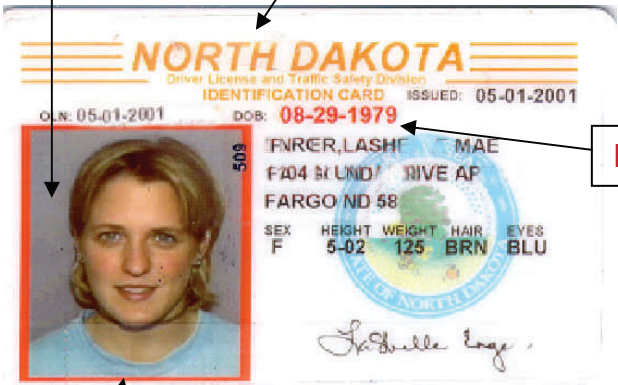

New North Dakota Drivers License and Non-Drivers ID Cards

Vertical design on cards issued to persons under 21

A red bar with the date that the person will turn 21

A yellow bar for person under 18 that states their 18th birthday

Orange map with green sky

Non-driver identification cards

Anti-counterfeiting measures

- Ghost image of the holder on the bottom of the card
- State seal overlapping the portrait
- Transparent hologram with alternating images of a meadowlark bird and prairie rose flower

ND Drivers License: Under 21

Photo on **LEFT** side of the license

Border around photo is **RED**

DOB is in **RED**

DOB year is listed three times

ND Drivers License: Under 18

Photo on **LEFT** side

Border around photo is **YELLOW**

DOB is in **RED**

DOB year is listed three times

North Dakota Identification Card

Photo on **LEFT** side

Banner is in **Orange**, not Blue

DOB is in **RED**

Border around photo is **ORANGE**

ND Drivers License: 21 and older