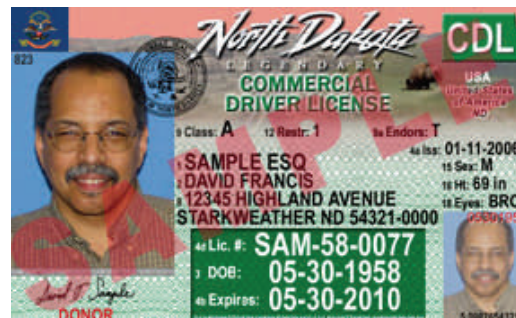

New North Dakota Drivers License and Non-Drivers ID Cards

Vertical design on cards issued to persons under 21

A red bar with the date that the person will turn 21

A yellow bar for person under 18 that states their 18th birthday

Blue map with pink sky

- Regular driver license
- Motorcycle permit
- Regular instruction permit
- Temporary permit
- Motorized bicycle permit

Green map with pink sky

- Commercial driver license
- Commercial instruction permit

ND Drivers License: Under 21

Photo on **LEFT** side of the license

Border around photo is **RED**

DOB is in **RED**

DOB year is listed three times

ND Drivers License: Under 18

Photo on **LEFT** side

Border around photo is **YELLOW**

DOB is in **RED**

DOB year is listed three times

North Dakota Identification Card

Photo on **LEFT** side

Banner is in **Orange**, not Blue

DOB is in **RED**

Border around photo is **ORANGE**

ND Drivers License: 21 and older