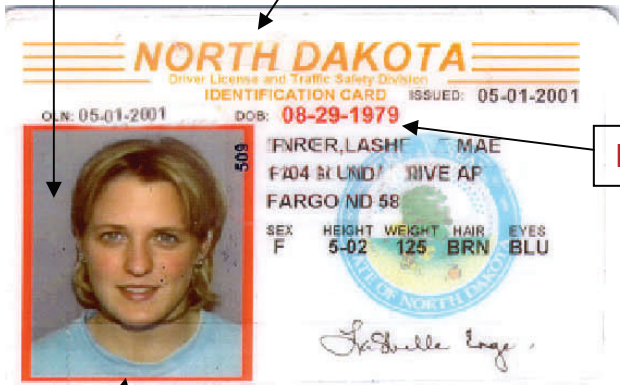

New North Dakota Drivers License and Non-Drivers ID Cards

Vertical design on cards issued to persons under 21

A red bar with the date that the person will turn 21

A yellow bar for person under 18 that states their 18th birthday

Orange map with green sky

- Non-driver identification cards

Anti-counterfeiting measures

- Ghost image of the holder on the bottom of the card
- State seal overlapping the portrait
- Transparent hologram with alternating images of a meadowlark bird and prairie rose flower

ND Drivers License: Under 21

Photo on **LEFT** side of the license

Border around photo is **RED**

DOB is in **RED**

DOB year is listed three times

ND Drivers License: Under 18

Photo on **LEFT** side

Border around photo is **YELLOW**

DOB is in **RED**

DOB year is listed three times

North Dakota Identification Card

Photo on **LEFT** side

Banner is in **Orange**, not Blue

DOB is in **RED**

Border around photo is **ORANGE**

ND Drivers License: 21 and older